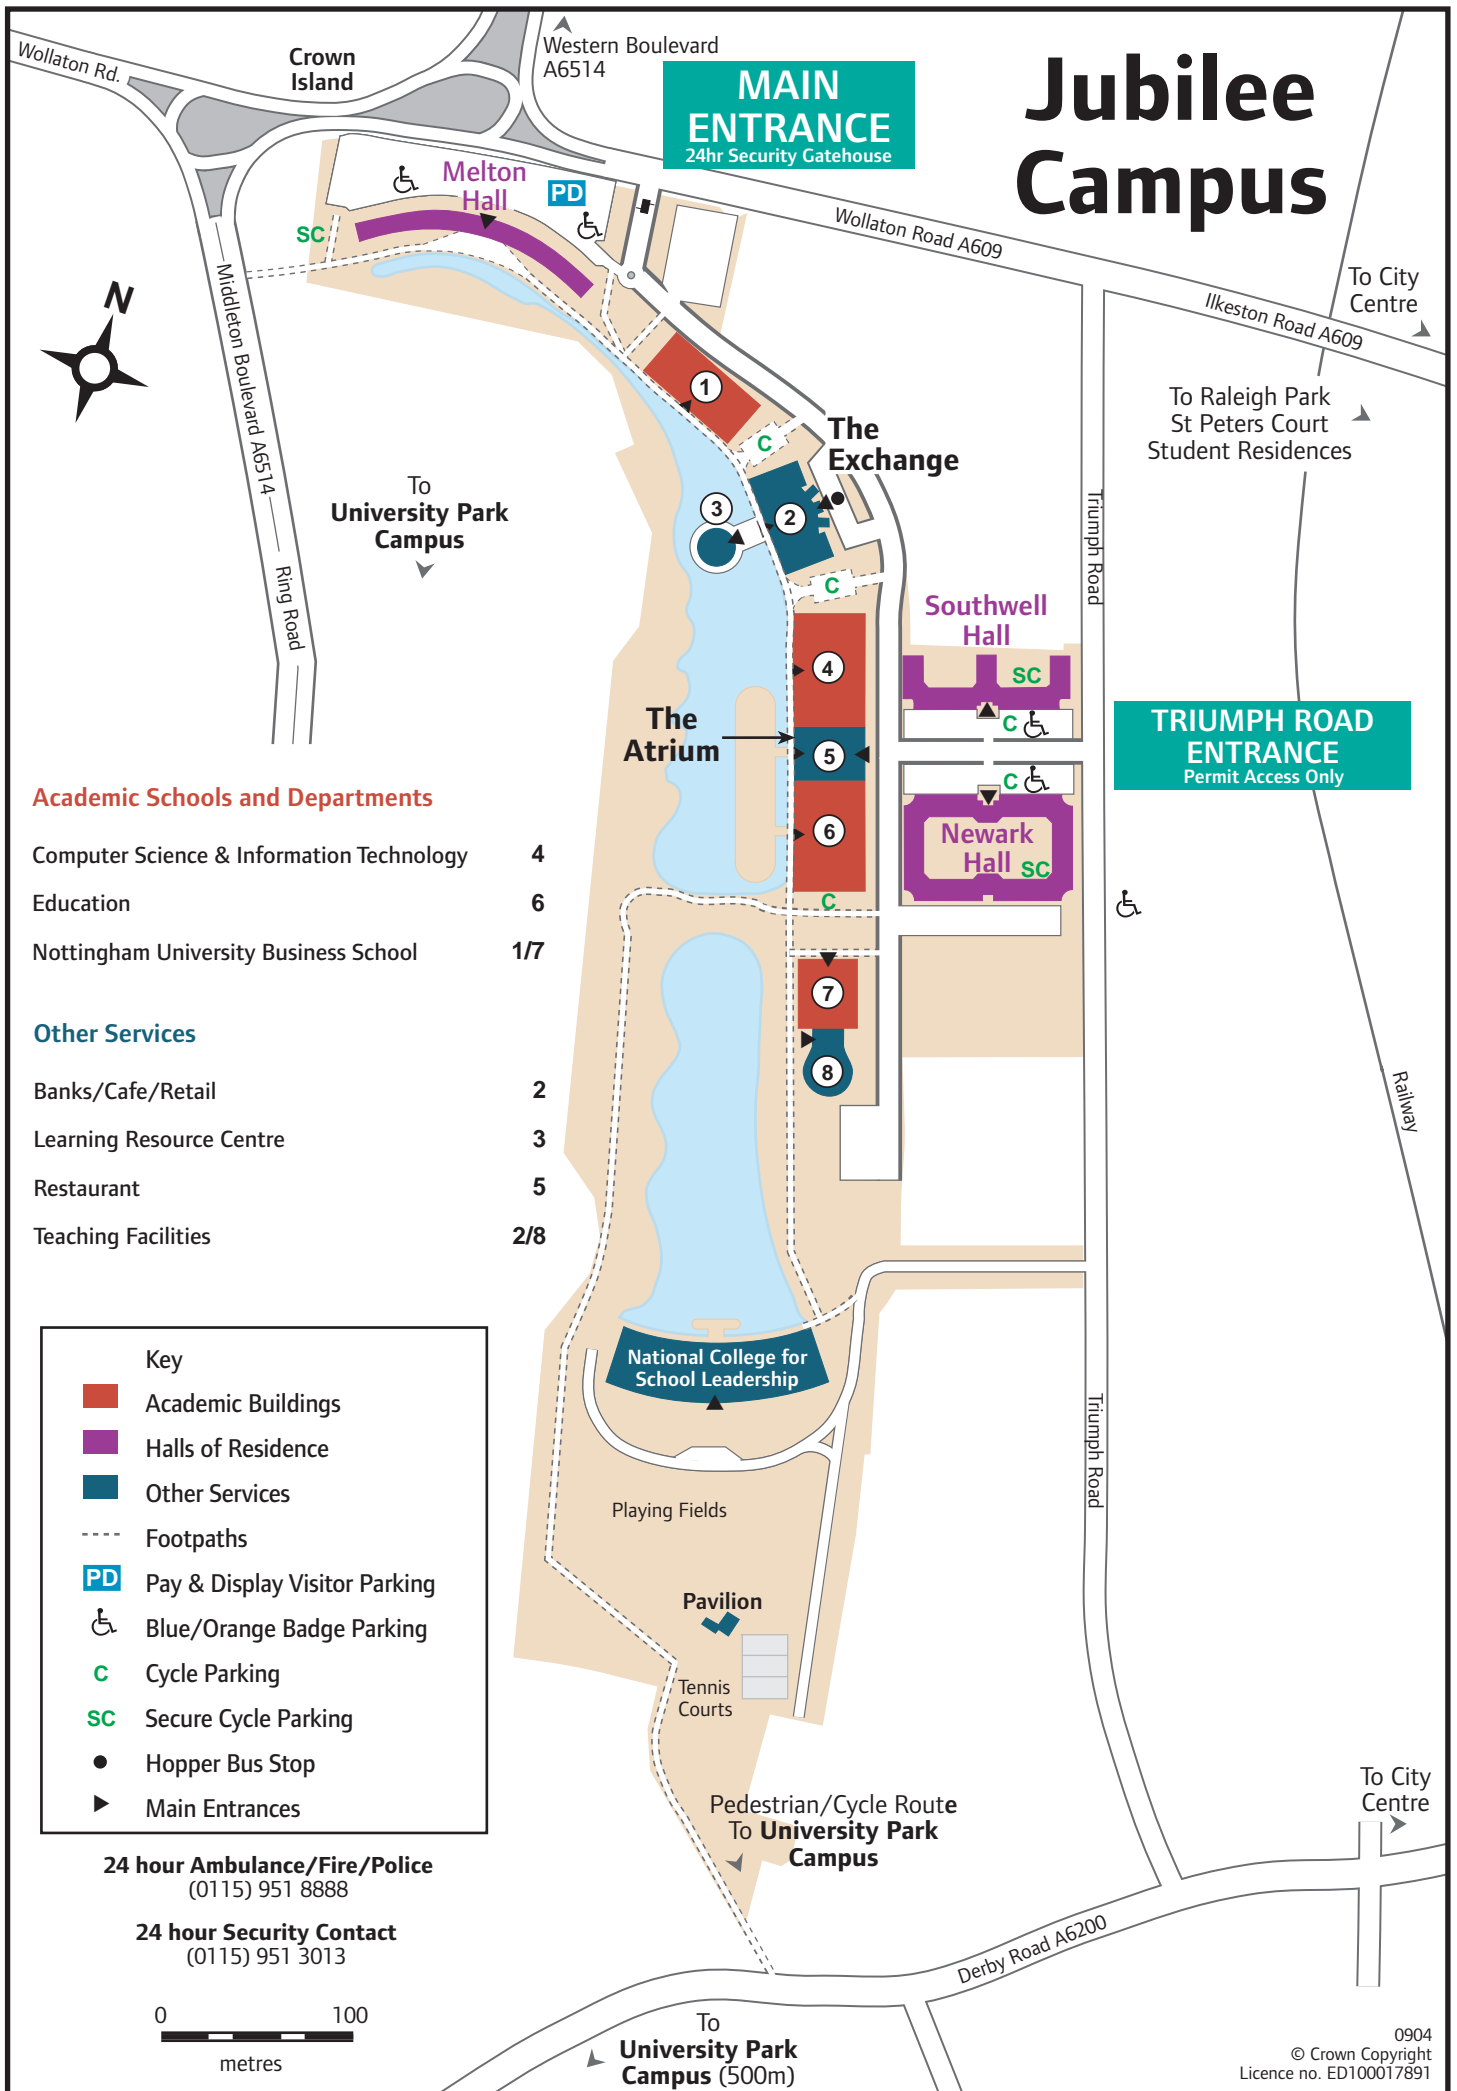

Jubilee Campus

MAIN ENTRANCE
24hr Security Gatehouse

TRIUMPH ROAD ENTRANCE
Permit Access Only

Academic Schools and Departments

Computer Science & Information Technology	4
Education	6
Nottingham University Business School	1/7

Other Services

Banks/Cafe/Retail	2
Learning Resource Centre	3
Restaurant	5
Teaching Facilities	2/8

Key

- Academic Buildings
- Halls of Residence
- Other Services
- Footpaths
- PD Pay & Display Visitor Parking
- ♿ Blue/Orange Badge Parking
- C Cycle Parking
- SC Secure Cycle Parking
- Hopper Bus Stop
- ▶ Main Entrances